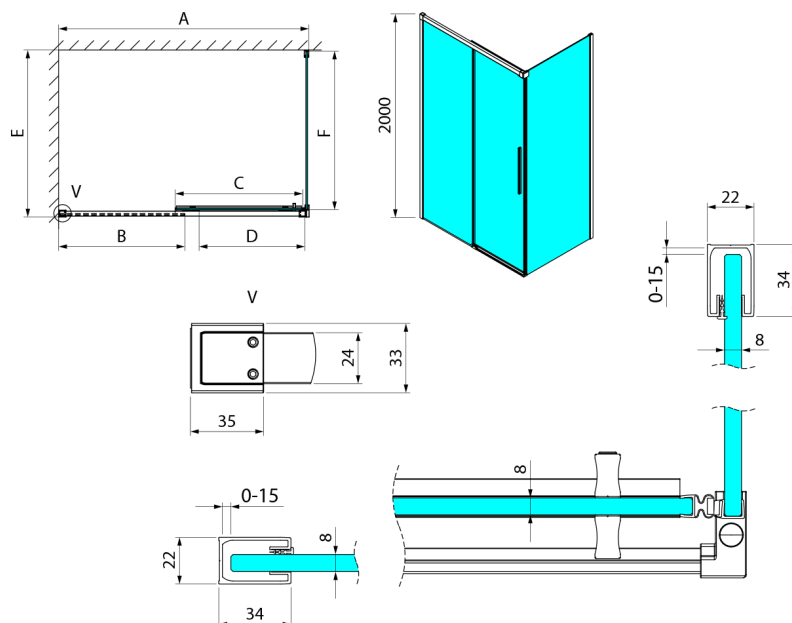

LUXOR BLACK Rectangular screen 1300x900mm L/P variant

Order code: GU1213BGU5690B

Size

Width: 1300 mm
 Height: 2000 mm
 Depth: 900 mm

Properties

Warranty: 3 years

Technical sheet

MODEL	A	B	C	D
GU1210x	985-1000	475	514	400
GU1211x	1085-1100	525	564	450
GU1212x	1185-1200	575	614	500
GU1213x	1285-1300	625	664	550
GU1214x	1385-1400	675	714	600
GU1215x	1485-1500	725	764	650
x=B/G/CH				
	E	F		
GU5680x	785-800	750		
GU5690x	885-900	850		
GU5610x	985-1000	950		