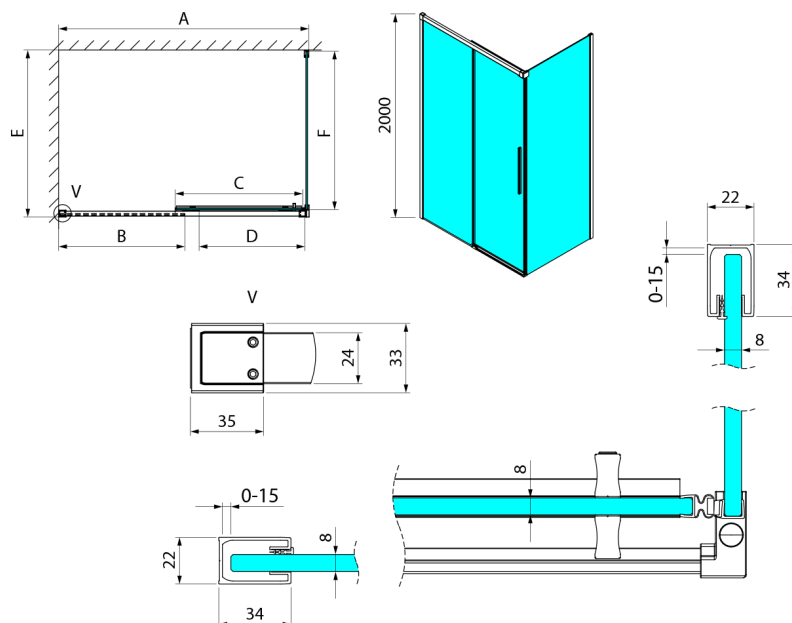

LUXOR BLACK Rectangular screen 1300x800mm L/P variant

Order code: GU1213BGU5680B

Size

Width: 1300 mm
 Height: 2000 mm
 Depth: 800 mm

Properties

Warranty: 3 years

Technical sheet

MODEL	A	B	C	D
GU1210x	985-1000	475	514	400
GU1211x	1085-1100	525	564	450
GU1212x	1185-1200	575	614	500
GU1213x	1285-1300	625	664	550
GU1214x	1385-1400	675	714	600
GU1215x	1485-1500	725	764	650
x=B/G/CH				
	E	F		
GU5680x	785-800	750		
GU5690x	885-900	850		
GU5610x	985-1000	950		