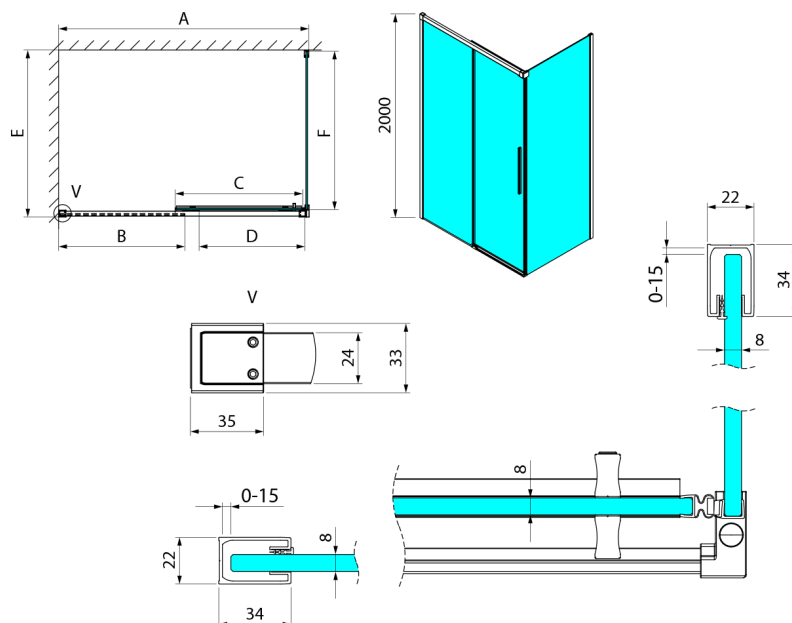

## LUXOR BLACK Rectangular screen 1200x1000mm L/P variant

**Order code:** GU1212BGU5610B

**Size**

Width: 1200 mm  
 Height: 2000 mm  
 Depth: 1000 mm

**Properties**

Warranty: 3 years

### Technical sheet

MODEL	A	B	C	D
GU1210x	985-1000	475	514	400
GU1211x	1085-1100	525	564	450
GU1212x	1185-1200	575	614	500
GU1213x	1285-1300	625	664	550
GU1214x	1385-1400	675	714	600
GU1215x	1485-1500	725	764	650
x=B/G/CH				
	E	F		
GU5680x	785-800	750		
GU5690x	885-900	850		
GU5610x	985-1000	950		