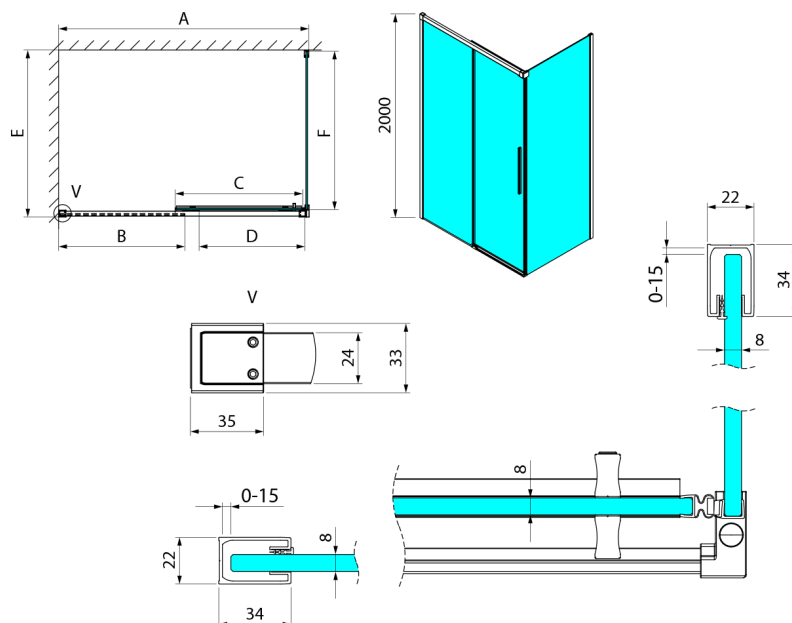

LUXOR BLACK Rectangular screen 1200x800mm L/P variant

Order code: GU1212BGU5680B

Size

Width: 1200 mm
 Height: 2000 mm
 Depth: 800 mm

Properties

Warranty: 3 years

Technical sheet

| MODEL | A | B | C | D |
|----------|-----------|-----|-----|-----|
| GU1210x | 985-1000 | 475 | 514 | 400 |
| GU1211x | 1085-1100 | 525 | 564 | 450 |
| GU1212x | 1185-1200 | 575 | 614 | 500 |
| GU1213x | 1285-1300 | 625 | 664 | 550 |
| GU1214x | 1385-1400 | 675 | 714 | 600 |
| GU1215x | 1485-1500 | 725 | 764 | 650 |
| x=B/G/CH | | | | |
| | E | F | | |
| GU5680x | 785-800 | 750 | | |
| GU5690x | 885-900 | 850 | | |
| GU5610x | 985-1000 | 950 | | |