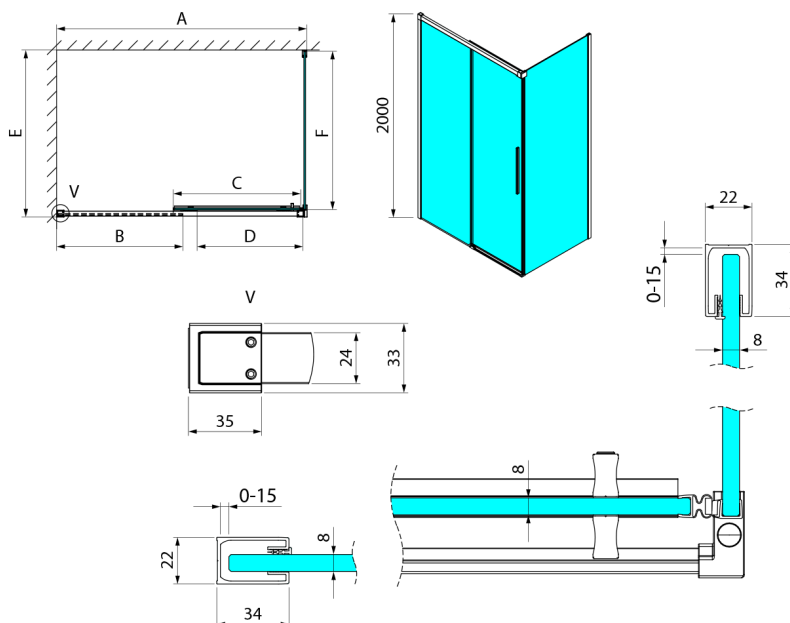

LUXOR BLACK Rectangular screen 1100x1000mm L/P variant

Order code: GU1211BGU5610B

Size

Width: 1100 mm
 Height: 2000 mm
 Depth: 1000 mm

Properties

Warranty: 3 years

Technical sheet

MODEL	A	B	C	D
GU1210x	985-1000	475	514	400
GU1211x	1085-1100	525	564	450
GU1212x	1185-1200	575	614	500
GU1213x	1285-1300	625	664	550
GU1214x	1385-1400	675	714	600
GU1215x	1485-1500	725	764	650
x=B/G/CH				
	E	F		
GU5680x	785-800	750		
GU5690x	885-900	850		
GU5610x	985-1000	950		