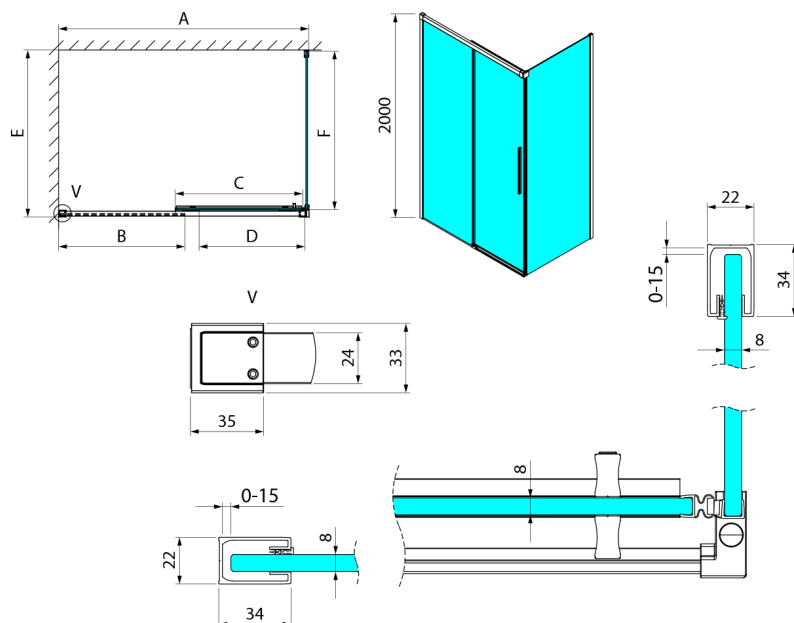

LUXOR BLACK Rectangular screen 1100x900mm L/P variant

Order code: GU1211BGU5690B

Size

Width: 1100 mm
 Height: 2000 mm
 Depth: 900 mm

Properties

Warranty: 3 years

Technical sheet

MODEL	A	B	C	D
GU1210x	985-1000	475	514	400
GU1211x	1085-1100	525	564	450
GU1212x	1185-1200	575	614	500
GU1213x	1285-1300	625	664	550
GU1214x	1385-1400	675	714	600
GU1215x	1485-1500	725	764	650
x=B/G/CH				
	E	F		
GU5680x	785-800	750		
GU5690x	885-900	850		
GU5610x	985-1000	950		