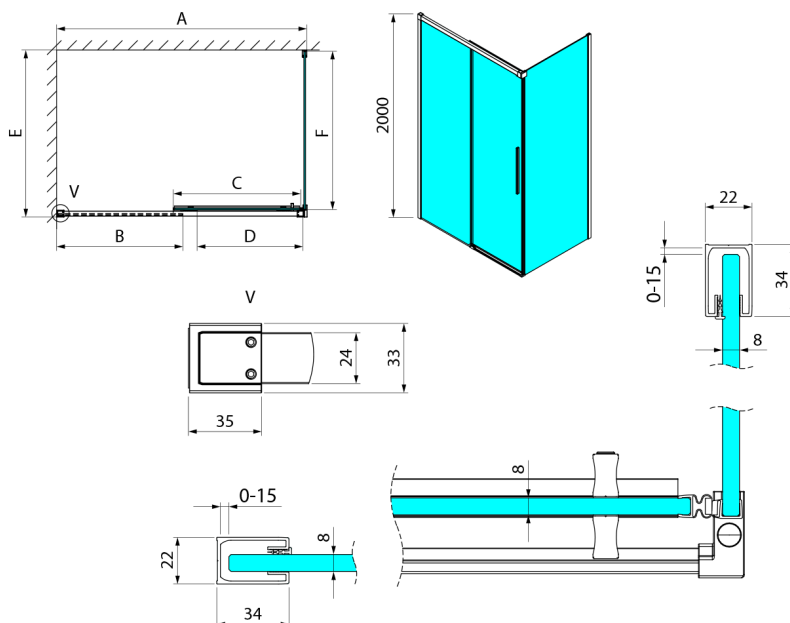

## LUXOR BLACK Rectangular screen 1100x800mm L/P variant

**Order code:** GU1211BGU5680B

**Size**

Width: 1100 mm  
 Height: 2000 mm  
 Depth: 800 mm

**Properties**

Warranty: 3 years

### Technical sheet

MODEL	A	B	C	D
GU1210x	985-1000	475	514	400
GU1211x	1085-1100	525	564	450
GU1212x	1185-1200	575	614	500
GU1213x	1285-1300	625	664	550
GU1214x	1385-1400	675	714	600
GU1215x	1485-1500	725	764	650
x=B/G/CH				
	E	F		
GU5680x	785-800	750		
GU5690x	885-900	850		
GU5610x	985-1000	950		