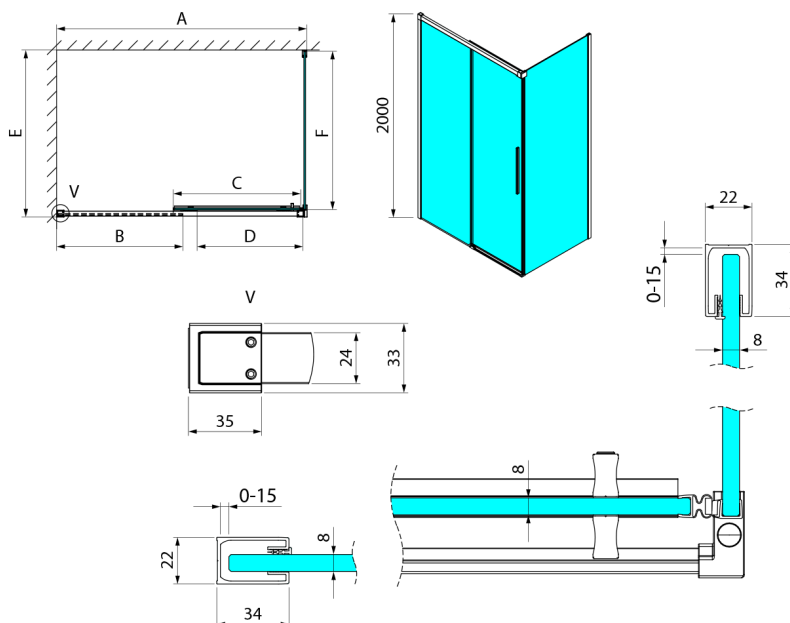

LUXOR BLACK Rectangular screen 1000x900mm L/P variant

Order code: GU1210BGU5690B

Size

Width: 1000 mm
 Height: 2000 mm
 Depth: 900 mm

Properties

Warranty: 3 years

Technical sheet

MODEL	A	B	C	D
GU1210x	985-1000	475	514	400
GU1211x	1085-1100	525	564	450
GU1212x	1185-1200	575	614	500
GU1213x	1285-1300	625	664	550
GU1214x	1385-1400	675	714	600
GU1215x	1485-1500	725	764	650
x=B/G/CH				
	E	F		
GU5680x	785-800	750		
GU5690x	885-900	850		
GU5610x	985-1000	950		