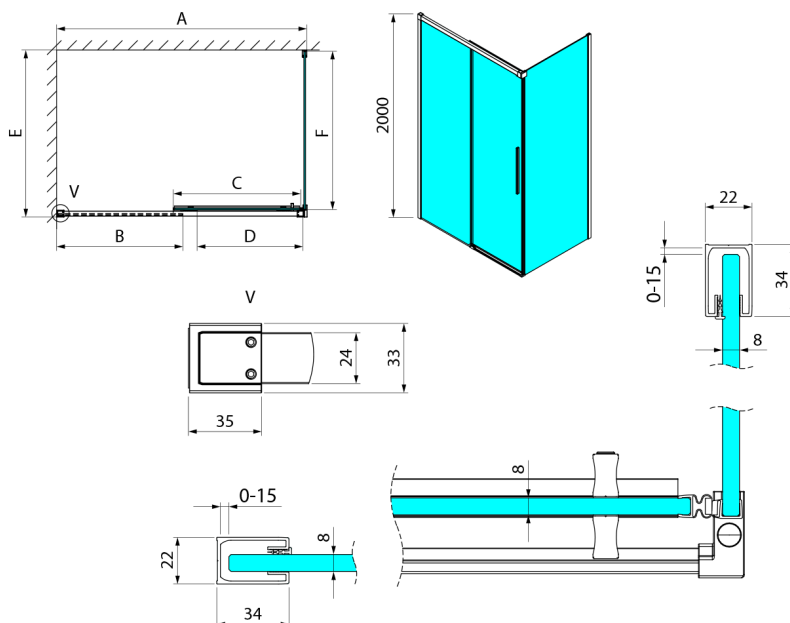

## LUXOR BLACK Rectangular screen 1000x800mm L/P variant

**Order code:** GU1210BGU5680B

**Size**

Width: 1000 mm  
 Height: 2000 mm  
 Depth: 800 mm

**Properties**

Warranty: 3 years

### Technical sheet

MODEL	A	B	C	D
GU1210x	985-1000	475	514	400
GU1211x	1085-1100	525	564	450
GU1212x	1185-1200	575	614	500
GU1213x	1285-1300	625	664	550
GU1214x	1385-1400	675	714	600
GU1215x	1485-1500	725	764	650
x=B/G/CH				
	E	F		
GU5680x	785-800	750		
GU5690x	885-900	850		
GU5610x	985-1000	950		