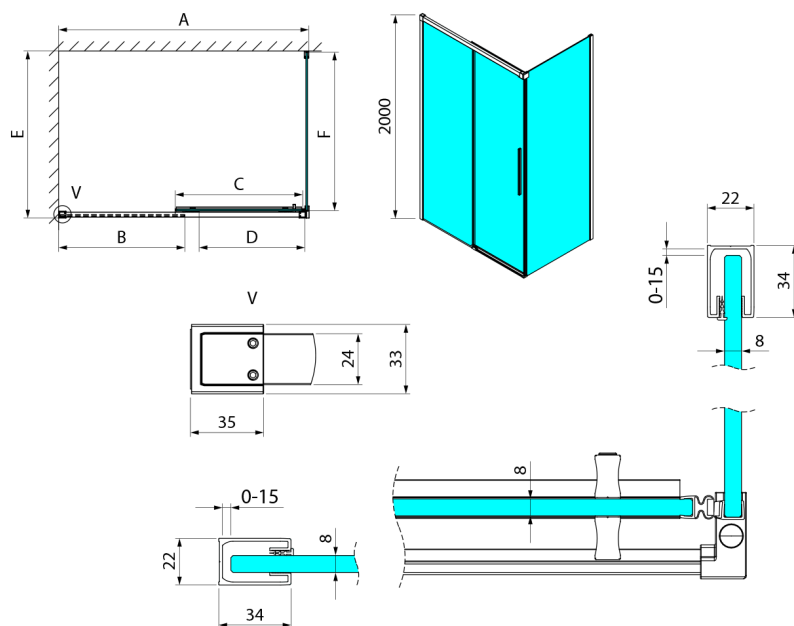

LUXOR Rectangular screen 1500x1000mm L/P variant

Order code: GU1215CHGU5610CH

Size

Width: 1500 mm
Height: 2000 mm
Depth: 1000 mm

Properties

Warranty: 3 years

Technical sheet

MODEL	A	B	C	D
GU1210x	985-1000	475	514	400
GU1211x	1085-1100	525	564	450
GU1212x	1185-1200	575	614	500
GU1213x	1285-1300	625	664	550
GU1214x	1385-1400	675	714	600
GU1215x	1485-1500	725	764	650
x=B/G/CH				
	E	F		
GU5680x	785-800	750		
GU5690x	885-900	850		
GU5610x	985-1000	950		