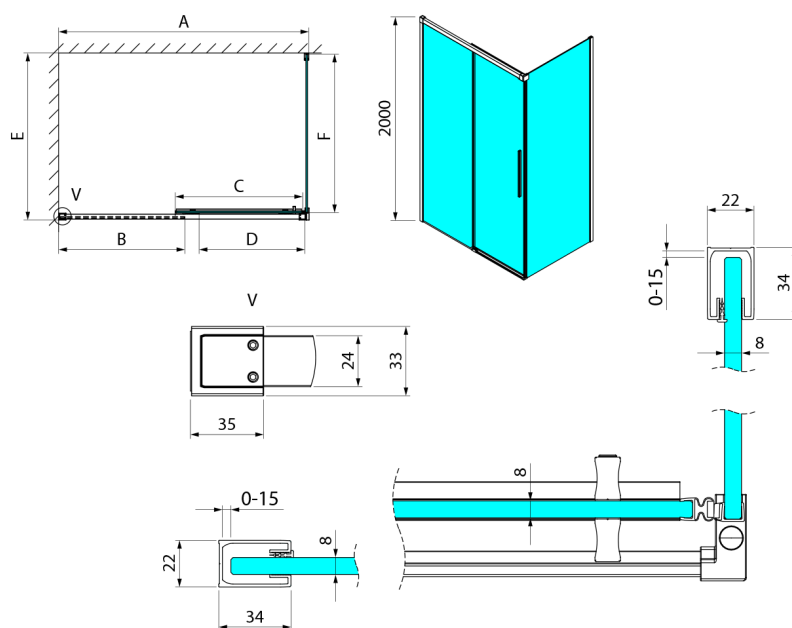

LUXOR Rectangular screen 1500x900mm L/P variant

Order code: GU1215CHGU5690CH

Size

Width: 1500 mm
 Height: 2000 mm
 Depth: 900 mm

Properties

Warranty: 3 years

Technical sheet

MODEL	A	B	C	D
GU1210x	985-1000	475	514	400
GU1211x	1085-1100	525	564	450
GU1212x	1185-1200	575	614	500
GU1213x	1285-1300	625	664	550
GU1214x	1385-1400	675	714	600
GU1215x	1485-1500	725	764	650
x=B/G/CH				
	E	F		
GU5680x	785-800	750		
GU5690x	885-900	850		
GU5610x	985-1000	950		