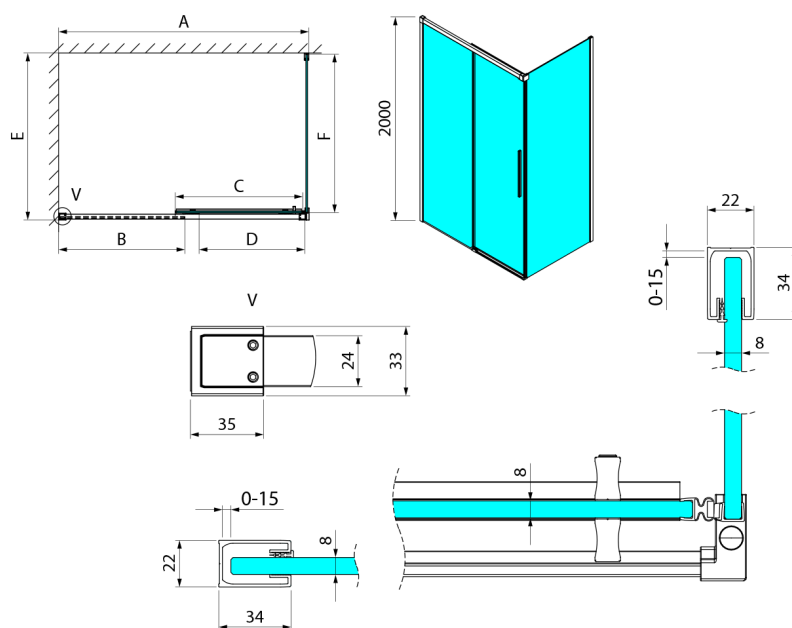

LUXOR Rectangular screen 1500x800mm L/P variant

Order code: GU1215CHGU5680CH

Size

Width: 1500 mm
 Height: 2000 mm
 Depth: 800 mm

Properties

Warranty: 3 years

Technical sheet

MODEL	A	B	C	D
GU1210x	985-1000	475	514	400
GU1211x	1085-1100	525	564	450
GU1212x	1185-1200	575	614	500
GU1213x	1285-1300	625	664	550
GU1214x	1385-1400	675	714	600
GU1215x	1485-1500	725	764	650
x=B/G/CH				
	E	F		
GU5680x	785-800	750		
GU5690x	885-900	850		
GU5610x	985-1000	950		