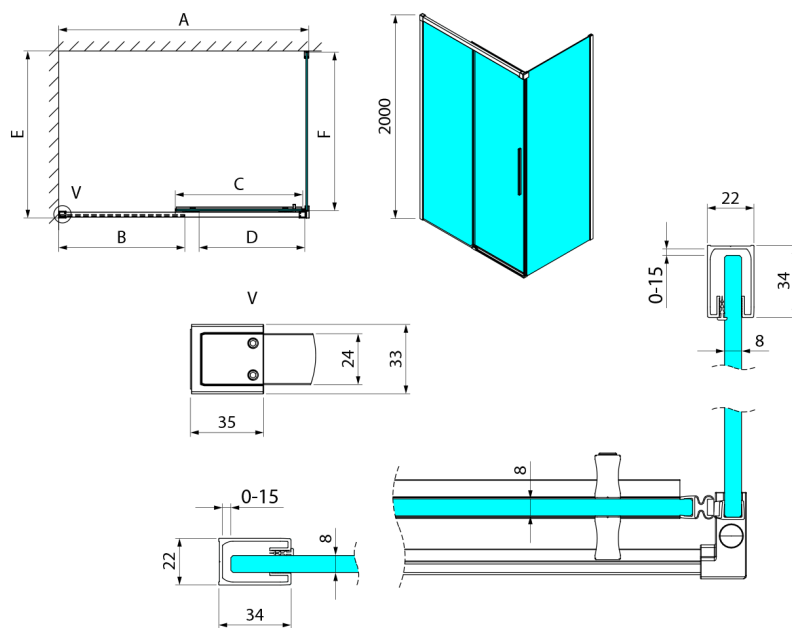

LUXOR Rectangular screen 1400x1000mm L/P variant

Order code: GU1214CHGU5610CH

Size

Width: 1400 mm
 Height: 2000 mm
 Depth: 1000 mm

Properties

Warranty: 3 years

Technical sheet

MODEL	A	B	C	D
GU1210x	985-1000	475	514	400
GU1211x	1085-1100	525	564	450
GU1212x	1185-1200	575	614	500
GU1213x	1285-1300	625	664	550
GU1214x	1385-1400	675	714	600
GU1215x	1485-1500	725	764	650
x=B/G/CH				
	E	F		
GU5680x	785-800	750		
GU5690x	885-900	850		
GU5610x	985-1000	950		