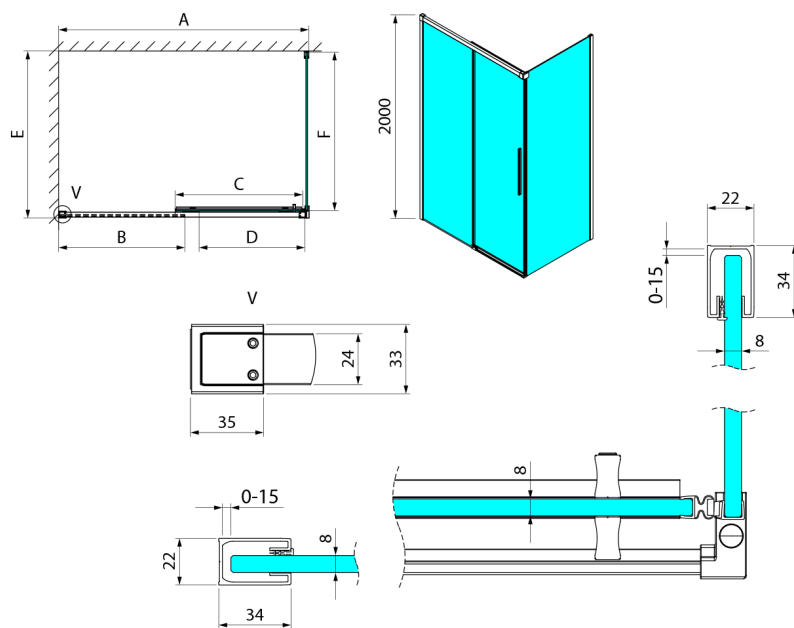

LUXOR Rectangular screen 1400x900mm L/P variant

Order code: GU1214CHGU5690CH

Size

Width: 1400 mm
 Height: 2000 mm
 Depth: 900 mm

Properties

Warranty: 3 years

Technical sheet

MODEL	A	B	C	D
GU1210x	985-1000	475	514	400
GU1211x	1085-1100	525	564	450
GU1212x	1185-1200	575	614	500
GU1213x	1285-1300	625	664	550
GU1214x	1385-1400	675	714	600
GU1215x	1485-1500	725	764	650
x=B/G/CH				
	E	F		
GU5680x	785-800	750		
GU5690x	885-900	850		
GU5610x	985-1000	950		