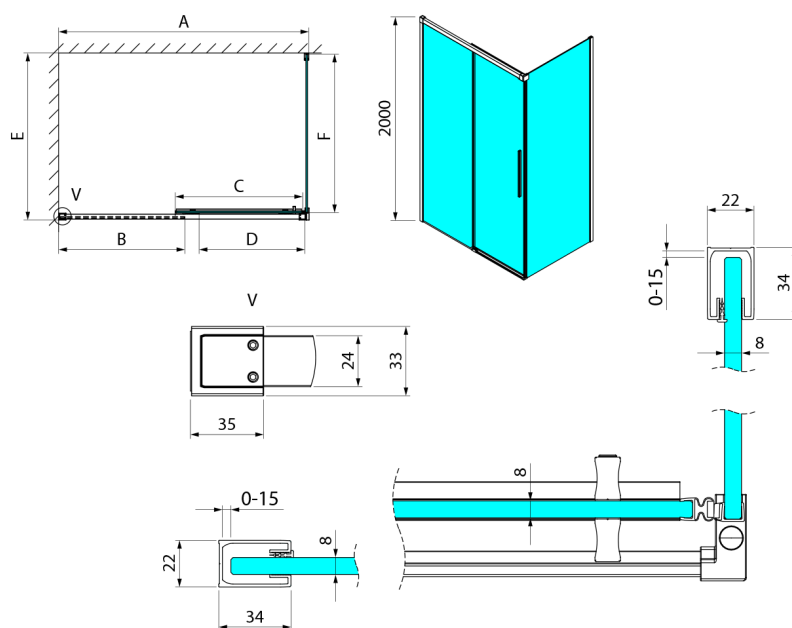

LUXOR Rectangular screen 1400x800mm L/P variant

Order code: GU1214CHGU5680CH

Size

Width: 1400 mm
 Height: 2000 mm
 Depth: 800 mm

Properties

Warranty: 3 years

Technical sheet

MODEL	A	B	C	D
GU1210x	985-1000	475	514	400
GU1211x	1085-1100	525	564	450
GU1212x	1185-1200	575	614	500
GU1213x	1285-1300	625	664	550
GU1214x	1385-1400	675	714	600
GU1215x	1485-1500	725	764	650
x=B/G/CH				
	E	F		
GU5680x	785-800	750		
GU5690x	885-900	850		
GU5610x	985-1000	950		