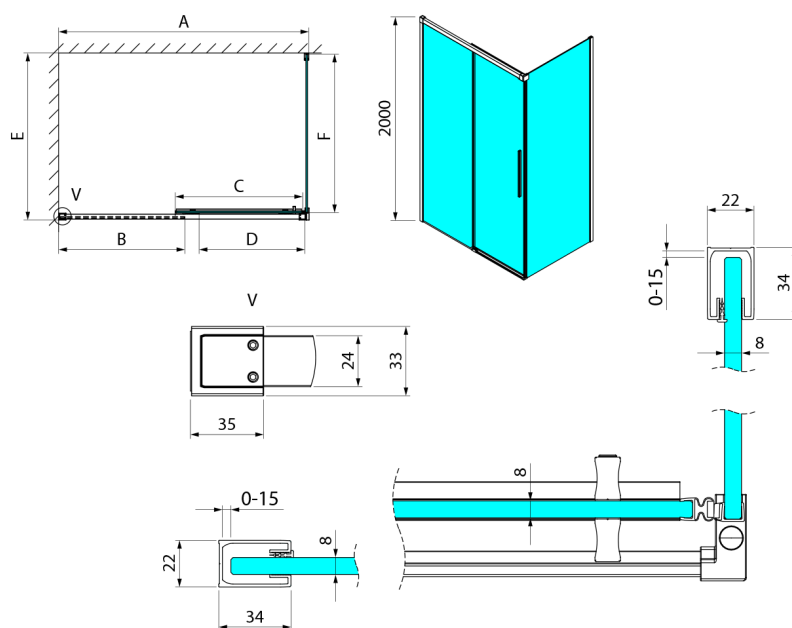

LUXOR Rectangular screen 1300x900mm L/P variant

Order code: GU1213CHGU5690CH

Size

Width: 1300 mm
 Height: 2000 mm
 Depth: 900 mm

Properties

Warranty: 3 years

Technical sheet

MODEL	A	B	C	D
GU1210x	985-1000	475	514	400
GU1211x	1085-1100	525	564	450
GU1212x	1185-1200	575	614	500
GU1213x	1285-1300	625	664	550
GU1214x	1385-1400	675	714	600
GU1215x	1485-1500	725	764	650
x=B/G/CH				
	E	F		
GU5680x	785-800	750		
GU5690x	885-900	850		
GU5610x	985-1000	950		