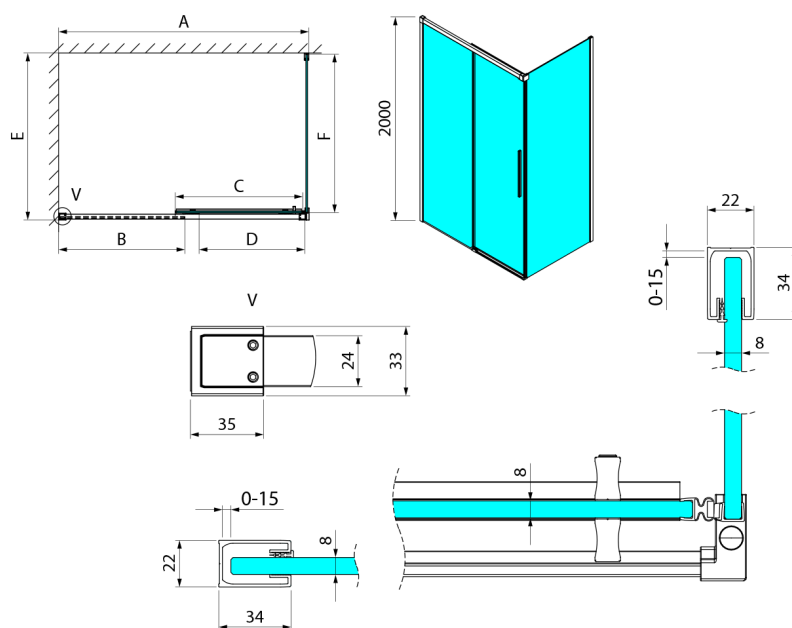

LUXOR Rectangular screen 1300x800mm L/P variant

Order code: GU1213CHGU5680CH

Size

Width: 1300 mm
 Height: 2000 mm
 Depth: 800 mm

Properties

Warranty: 3 years

Technical sheet

MODEL	A	B	C	D
GU1210x	985-1000	475	514	400
GU1211x	1085-1100	525	564	450
GU1212x	1185-1200	575	614	500
GU1213x	1285-1300	625	664	550
GU1214x	1385-1400	675	714	600
GU1215x	1485-1500	725	764	650
x=B/G/CH				
	E	F		
GU5680x	785-800	750		
GU5690x	885-900	850		
GU5610x	985-1000	950		