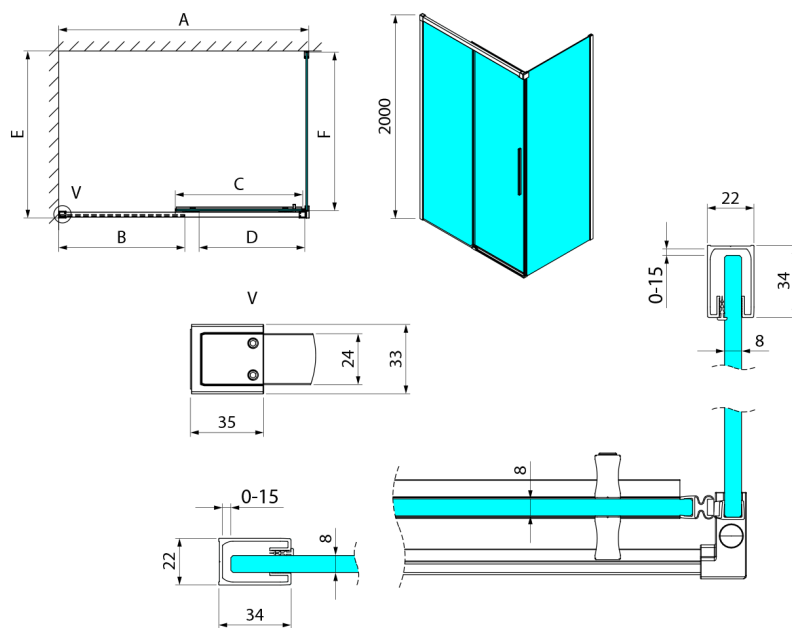

## LUXOR Rectangular screen 1200x1000mm L/P variant

**Order code:** GU1212CHGU5610CH

**Size**

Width: 1200 mm  
 Height: 2000 mm  
 Depth: 1000 mm

**Properties**

Warranty: 3 years

### Technical sheet

MODEL	A	B	C	D
GU1210x	985-1000	475	514	400
GU1211x	1085-1100	525	564	450
GU1212x	1185-1200	575	614	500
GU1213x	1285-1300	625	664	550
GU1214x	1385-1400	675	714	600
GU1215x	1485-1500	725	764	650
x=B/G/CH				
	E	F		
GU5680x	785-800	750		
GU5690x	885-900	850		
GU5610x	985-1000	950		