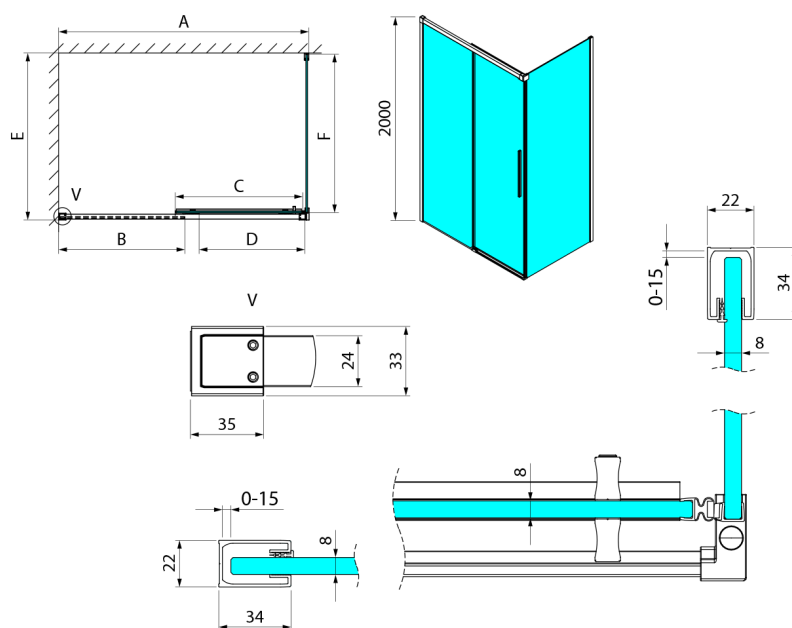

LUXOR Rectangular screen 1200x900mm L/P variant

Order code: GU1212CHGU5690CH

Size

Width: 1200 mm
 Height: 2000 mm
 Depth: 900 mm

Properties

Warranty: 3 years

Technical sheet

MODEL	A	B	C	D
GU1210x	985-1000	475	514	400
GU1211x	1085-1100	525	564	450
GU1212x	1185-1200	575	614	500
GU1213x	1285-1300	625	664	550
GU1214x	1385-1400	675	714	600
GU1215x	1485-1500	725	764	650
x=B/G/CH				
	E	F		
GU5680x	785-800	750		
GU5690x	885-900	850		
GU5610x	985-1000	950		