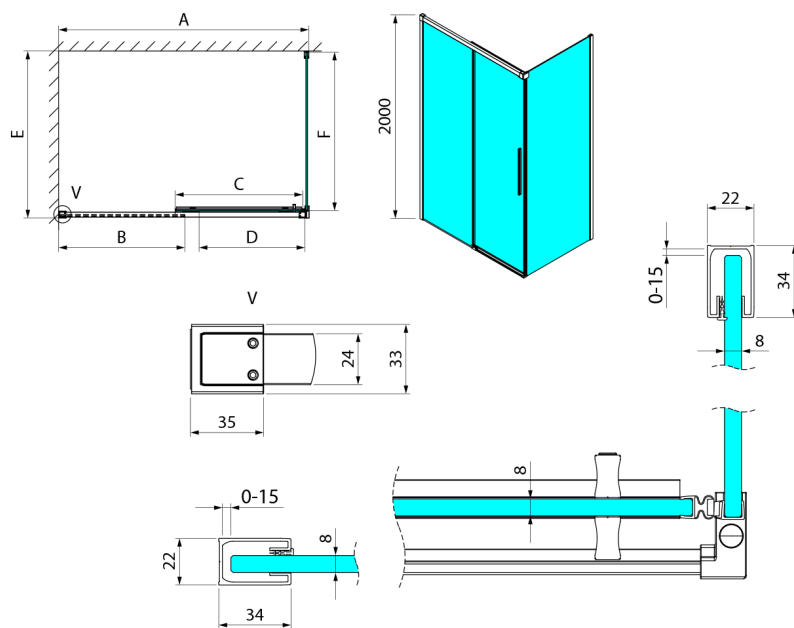

LUXOR Rectangular screen 1200x800mm L/P variant

Order code: GU1212CHGU5680CH

Size

Width: 1200 mm
 Height: 2000 mm
 Depth: 800 mm

Properties

Warranty: 3 years

Technical sheet

MODEL	A	B	C	D
GU1210x	985-1000	475	514	400
GU1211x	1085-1100	525	564	450
GU1212x	1185-1200	575	614	500
GU1213x	1285-1300	625	664	550
GU1214x	1385-1400	675	714	600
GU1215x	1485-1500	725	764	650
x=B/G/CH				
	E	F		
GU5680x	785-800	750		
GU5690x	885-900	850		
GU5610x	985-1000	950		