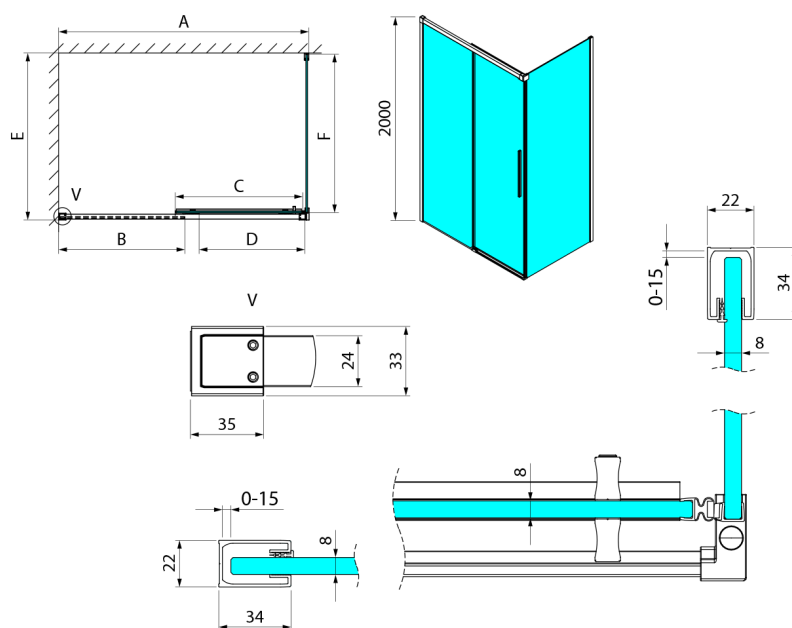

LUXOR Rectangular screen 1100x1000mm L/P variant

Order code: GU1211CHGU5610CH

Size

Width: 1100 mm
 Height: 2000 mm
 Depth: 1000 mm

Properties

Warranty: 3 years

Technical sheet

MODEL	A	B	C	D
GU1210x	985-1000	475	514	400
GU1211x	1085-1100	525	564	450
GU1212x	1185-1200	575	614	500
GU1213x	1285-1300	625	664	550
GU1214x	1385-1400	675	714	600
GU1215x	1485-1500	725	764	650
x=B/G/CH				
	E	F		
GU5680x	785-800	750		
GU5690x	885-900	850		
GU5610x	985-1000	950		