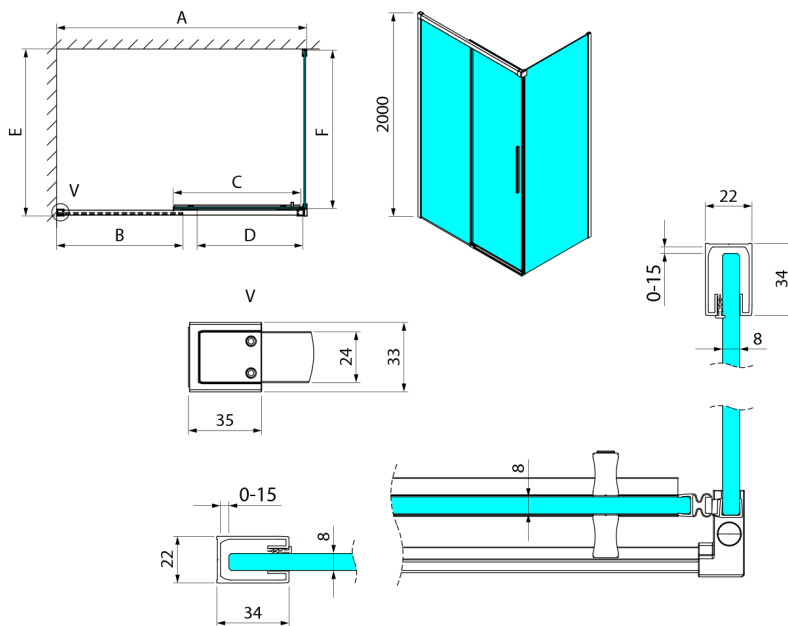

## LUXOR Rectangular screen 1100x900mm L/P variant

**Order code:** GU1211CHGU5690CH

**Size**

Width: 1100 mm  
 Height: 2000 mm  
 Depth: 900 mm

**Properties**

Warranty: 3 years

### Technical sheet

MODEL	A	B	C	D
GU1210x	985-1000	475	514	400
GU1211x	1085-1100	525	564	450
GU1212x	1185-1200	575	614	500
GU1213x	1285-1300	625	664	550
GU1214x	1385-1400	675	714	600
GU1215x	1485-1500	725	764	650
x=B/G/CH				
	E	F		
GU5680x	785-800	750		
GU5690x	885-900	850		
GU5610x	985-1000	950		