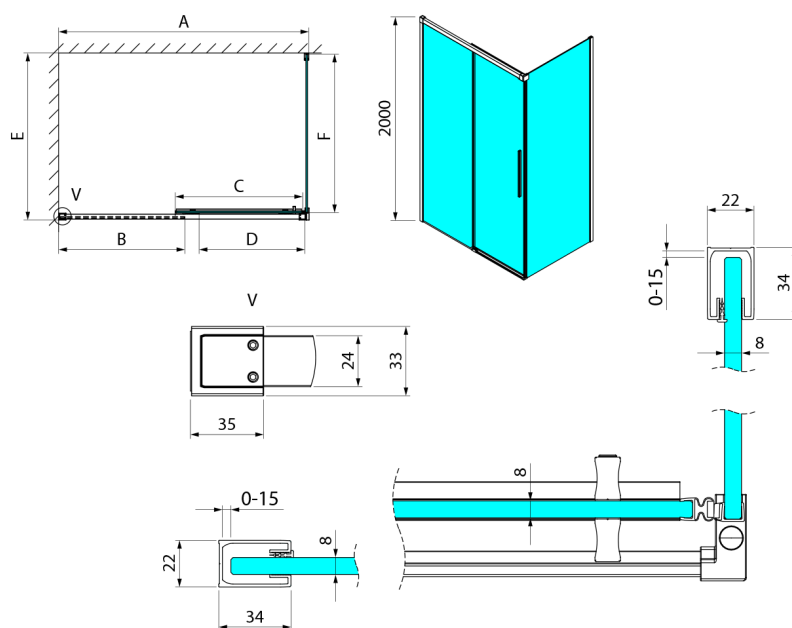

## LUXOR Rectangular screen 1100x800mm L/P variant

**Order code:** GU1211CHGU5680CH

**Size**

Width: 1100 mm  
 Height: 2000 mm  
 Depth: 800 mm

**Properties**

Warranty: 3 years

### Technical sheet

MODEL	A	B	C	D
GU1210x	985-1000	475	514	400
GU1211x	1085-1100	525	564	450
GU1212x	1185-1200	575	614	500
GU1213x	1285-1300	625	664	550
GU1214x	1385-1400	675	714	600
GU1215x	1485-1500	725	764	650
x=B/G/CH				
	E	F		
GU5680x	785-800	750		
GU5690x	885-900	850		
GU5610x	985-1000	950		