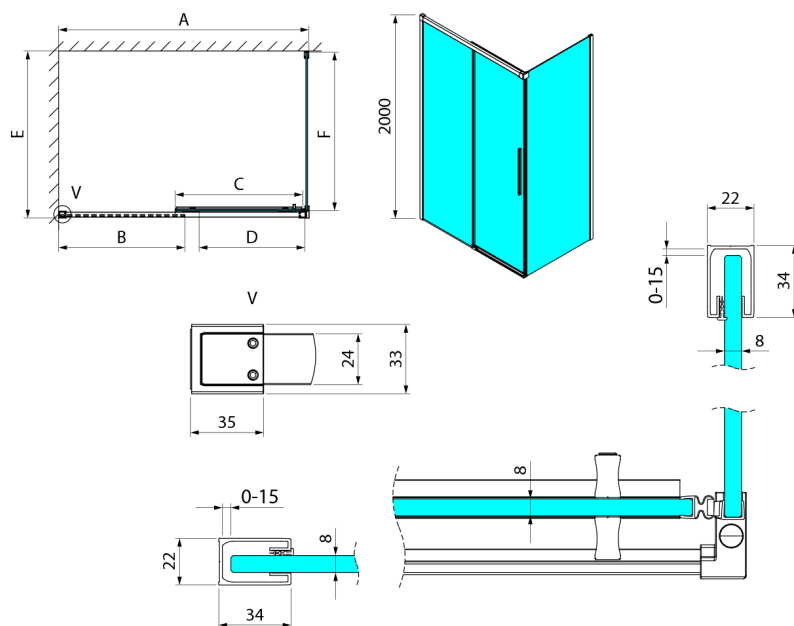

LUXOR Rectangular screen 1000x900mm L/P variant

Order code: GU1210CHGU5690CH

Size

Width: 1000 mm
 Height: 2000 mm
 Depth: 900 mm

Properties

Warranty: 3 years

Technical sheet

MODEL	A	B	C	D
GU1210x	985-1000	475	514	400
GU1211x	1085-1100	525	564	450
GU1212x	1185-1200	575	614	500
GU1213x	1285-1300	625	664	550
GU1214x	1385-1400	675	714	600
GU1215x	1485-1500	725	764	650
x=B/G/CH				
	E	F		
GU5680x	785-800	750		
GU5690x	885-900	850		
GU5610x	985-1000	950		