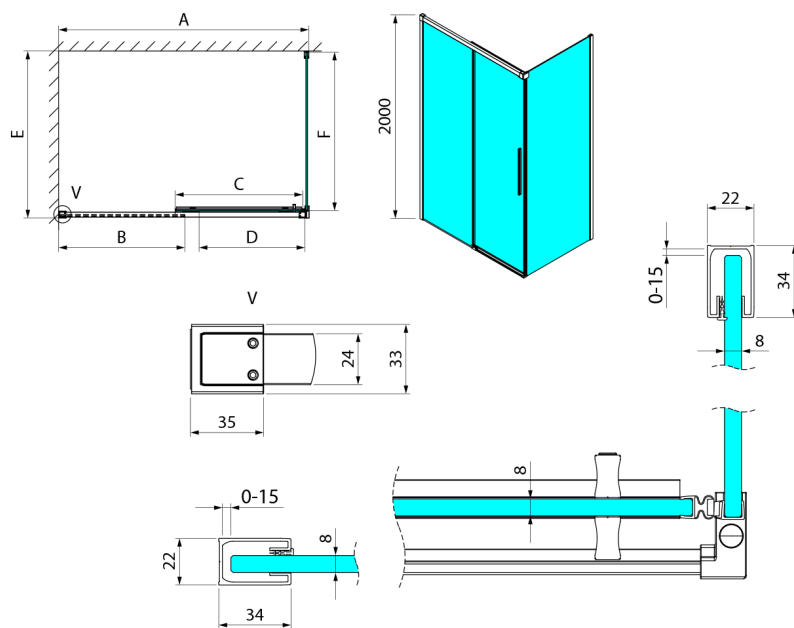

LUXOR Rectangular screen 1000x800mm L/P variant

Order code: GU1210CHGU5680CH

Size

Width: 1000 mm
 Height: 2000 mm
 Depth: 800 mm

Properties

Warranty: 3 years

Technical sheet

MODEL	A	B	C	D
GU1210x	985-1000	475	514	400
GU1211x	1085-1100	525	564	450
GU1212x	1185-1200	575	614	500
GU1213x	1285-1300	625	664	550
GU1214x	1385-1400	675	714	600
GU1215x	1485-1500	725	764	650
x=B/G/CH				
	E	F		
GU5680x	785-800	750		
GU5690x	885-900	850		
GU5610x	985-1000	950		