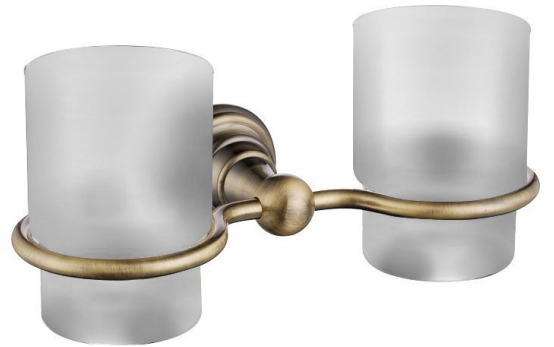

DIAMOND double tumbler holder, frosted glass, bronze

Order code: 1318-05

Size

Width: 214 mm

Height: 95 mm

Depth: 94 mm

Properties

Colour: Bronze

Material: Brass

Warranty: 10 years