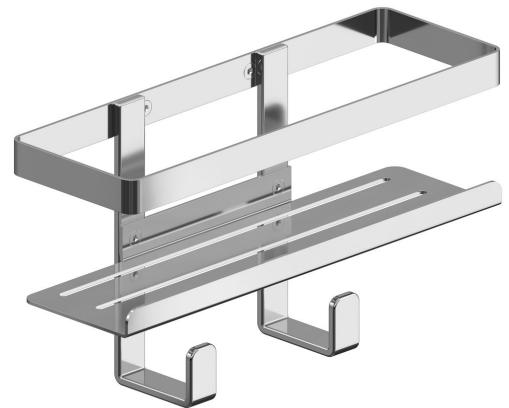

MYLINE shower shelf, 241x30x111mm, polished stainless steel

Order code: 105T10100

Size

Length: 288 mm

Width: 288 mm

Height: 164 mm

Depth: 95 mm

Properties

Colour: Chrome

Material: Stainless steel

Warranty: 2 years

Technical sheet