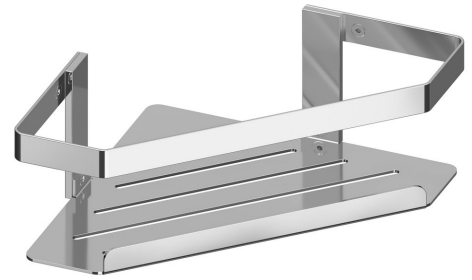

## MYLINE Shower Corner Shelf, 214x90x214mm, polished stainless steel

Order code: 105T12100

### Size

Length: 214 mm

Width: 214 mm

Height: 90 mm

Depth: 214 mm

### Properties

Colour: Chrome

Material: Stainless steel

Warranty: 2 years