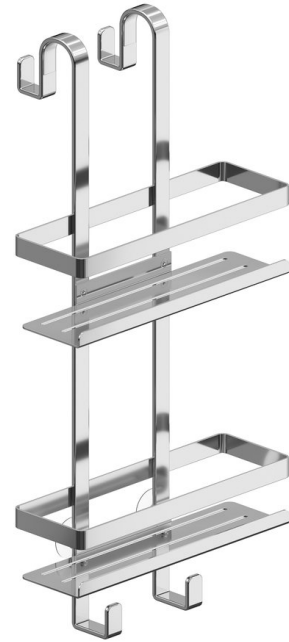

MYLINE wall-hung shower shelf, 288x605x168mm, polished stainless steel

Order code: 105T14100

Size

Length: 288 mm
Width: 288 mm
Height: 605 mm
Depth: 168 mm

Properties

Colour: Chrome
Material: Stainless steel
Warranty: 2 years