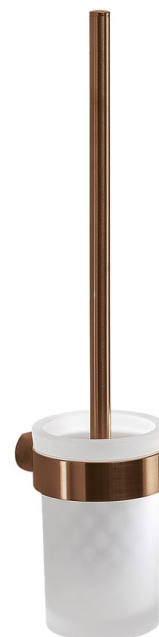

## PIRENEI Wall-Hung Toilet Brush, frosted glass, coper matt

**Order code:** PI330382

### Size

Diameter: 85 mm  
Width: 85 mm  
Height: 379 mm  
Depth: 105 mm

### Properties

Colour: Copper matt  
Material: Glass, Alloy  
Warranty: 10 years