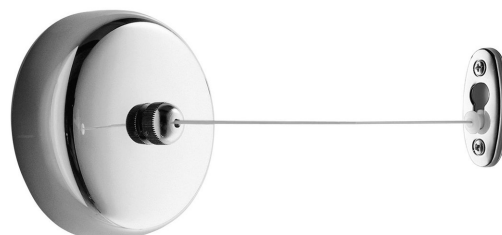

Retractable clothesline, 2700 mm, polished stainless steel

Order code: 2450

Properties

Colour: Stainless steel polished

Material: Stainless steel

Warranty: 2 years

Technical sheet