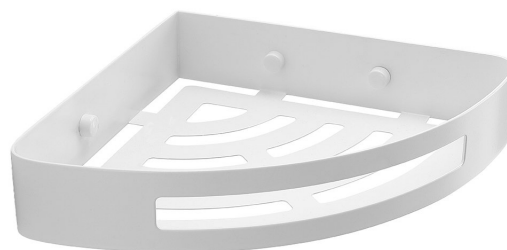

SMART Shower Corner Shelf, 210x45x210mm, white matt

Order code: 247902

Size

Length: 210 mm
Width: 210 mm
Height: 45 mm
Depth: 210 mm

Properties

Colour: White
Material: Stainless steel
Warranty: 2 years

Technical sheet