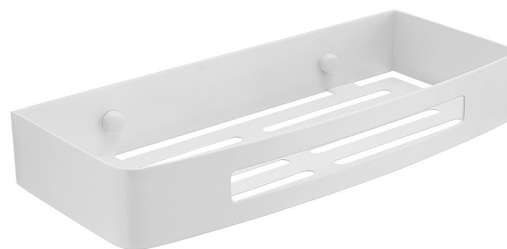

## SMART shower shelf 300x45x128 mm, white matt

Order code: 241702

### Size

Length: 300 mm  
Width: 300 mm  
Height: 45 mm  
Depth: 128 mm

### Properties

Colour: White  
Material: Stainless steel  
Warranty: 2 years