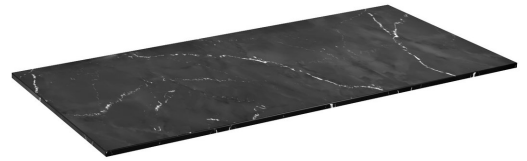

## LOREA Rockstone Countertop 111x1,2x52,5cm, black attica

Order code: LE110-0598

### Size

Width: 1110 mm  
Height: 12 mm  
Depth: 525 mm

### Properties

Colour: Black matt  
Material: Solid Surface  
Warranty: 2 years