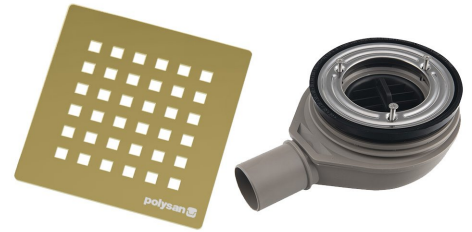

**FLEXIA shower tray siphon, dia. 90mm, DN40, cover gold**

**Order code:** 17753

**Properties**

**Colour:** Gold  
**Material:** Plastic  
**Warranty:** 2 years

**Technical sheet**

Průtok l/min: 30  
 Flow rate l/min: 30