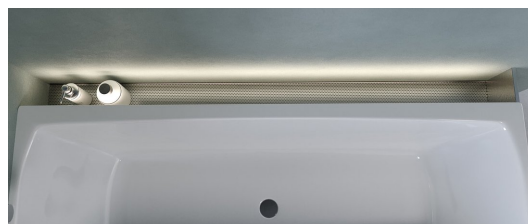

## NIX Stainless Steel Bath Pocket with Drain, 170 cm, Corner-Mounted

Order code: 72462

### Size

Length: 1700 mm  
Height: 230 mm  
Depth: 130 mm

### Properties

Colour: Stainless steel polished  
Material: Stainless steel  
Type: Shelf  
Installation: Recessed  
Weight / Piece: 13 kg  
Packaging: 1 Piece  
Warranty: 2 years

# NIX Stainless Steel Bath Pocket with Drain, 170 cm, Corner-Mounted