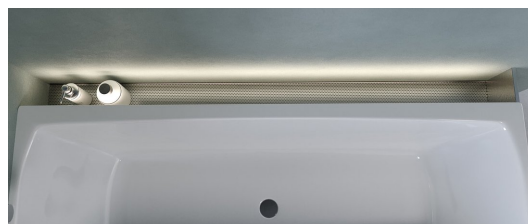

NIX Stainless Steel Bath Pocket with Drain, 160 cm, Corner-Mounted

Order code: 72461

Basic information

Brand: Polysan
Series: NIX

Size

Length: 1600 mm
Height: 230 mm
Depth: 130 mm

Properties

Colour: Stainless steel polished
Material: Stainless steel
Type: Shelf
Installation: Recessed
Weight / Piece: 12.2 kg
Packaging: 1 Piece
Warranty: 2 years

NIX Stainless Steel Bath Pocket with Drain, 160 cm, Corner-Mounted

Technical sheet