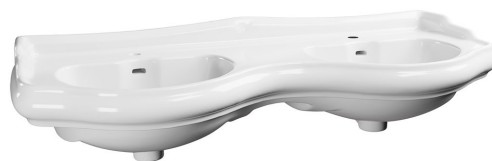

## RETRO Ceramic Double Washbasin 120cm, white

Order code: 104801

### Size

Width: 1200 mm

Depth: 505 mm

### Properties

Colour: White

Material: Ceramic

Warranty: 2 years