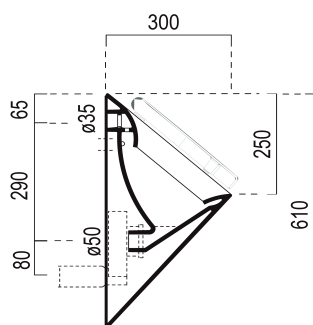

COMMUNITY back inlet urinal with lid holes, 31x61cm, black matt

Order code: 769826

Size

Width: 310 mm
Height: 610 mm
Depth: 300 mm

Properties

Colour: Black
Material: Ceramic
Warranty: 2 years

Technical sheet