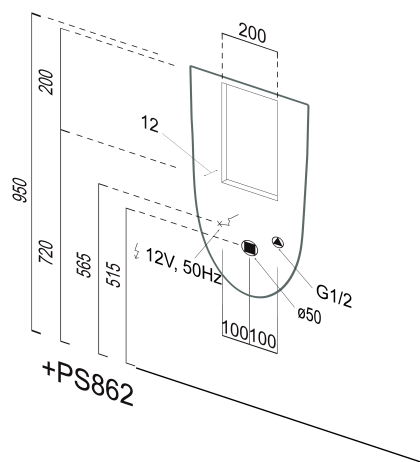

COMMUNITY back inlet urinal with lid holes, 31x61cm, black matt

Order code: 769826

Size

Width: 310 mm
Height: 610 mm
Depth: 300 mm

Properties

Colour: Black
Material: Ceramic
Warranty: 2 years

Technical sheet

+PS002
(or PS006 + battery)

+PS862