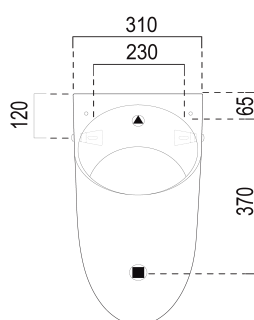

COMMUNITY back inlet urinal with lid holes, 31x61cm, black matt

Order code: 769826

Size

Width: 310 mm
Height: 610 mm
Depth: 300 mm

Properties

Colour: Black
Material: Ceramic
Warranty: 2 years

Technical sheet