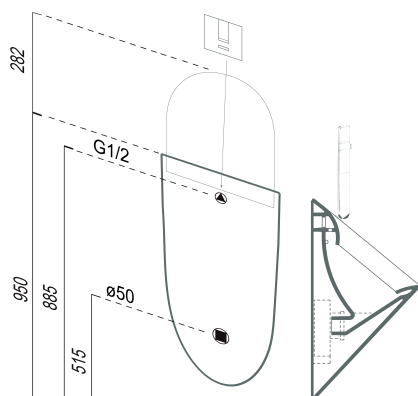

COMMUNITY back inlet urinal with lid holes, 31x61cm, black matt

Order code: 769826

Size

Width: 310 mm
Height: 610 mm
Depth: 300 mm

Properties

Colour: Black
Material: Ceramic
Warranty: 2 years

Technical sheet