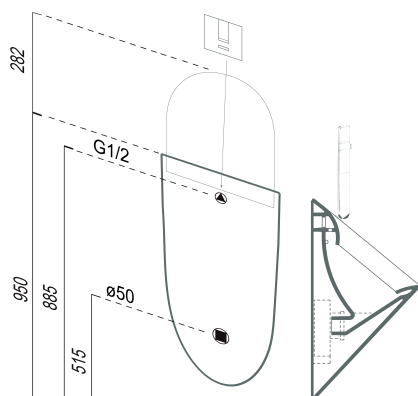

COMMUNITY back inlet urinal with lid holes, 31x61cm, white matt

Order code: 769809

Size

Width: 310 mm
Height: 610 mm
Depth: 300 mm

Properties

Colour: White matt
Material: Ceramic
Warranty: 2 years

Technical sheet