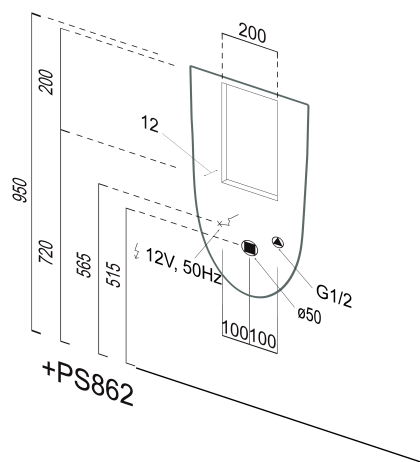

COMMUNITY back inlet urinal with lid holes, 31x61cm, white matt

Order code: 769809

Size

Width: 310 mm
Height: 610 mm
Depth: 300 mm

Properties

Colour: White matt
Material: Ceramic
Warranty: 2 years

Technical sheet

+PS002
(or PS006 + battery)

+PS862