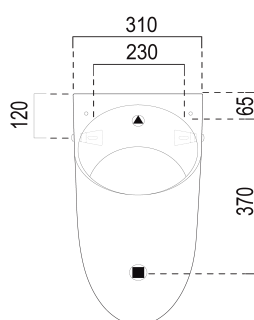

COMMUNITY back inlet urinal with lid holes, 31x61cm, white matt

Order code: 769809

Size

Width: 310 mm
Height: 610 mm
Depth: 300 mm

Properties

Colour: White matt
Material: Ceramic
Warranty: 2 years

Technical sheet