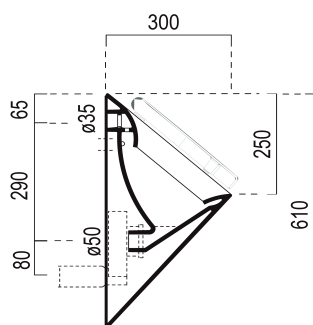

COMMUNITY back inlet urinal with lid holes, 31x61cm, white matt

Order code: 769809

Size

Width: 310 mm
Height: 610 mm
Depth: 300 mm

Properties

Colour: White matt
Material: Ceramic
Warranty: 2 years

Technical sheet