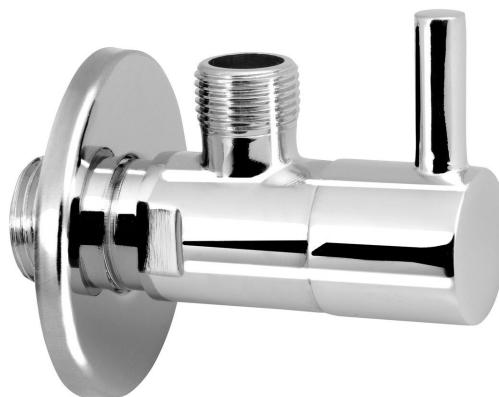

## Corner cold water tap 1/2"x3/8", round, chrome

Order code: 5317

### Properties

Colour: Chrome

Material: Brass

Thread size: 1/2"x3/8"

Equipment: Without filter

Weight / Piece: 0.164 kg

Packaging: 1 Piece

Warranty: 2 years