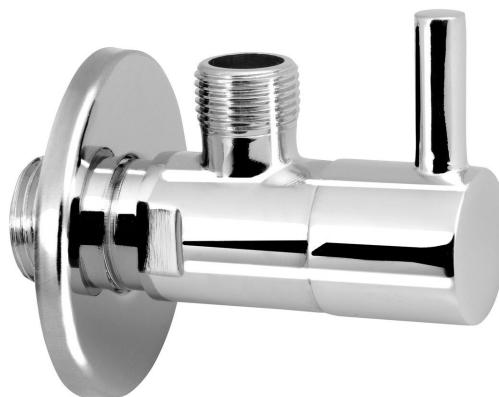

## Corner cold water tap 1/2"x3/8", round, chrome

**Order code:** 5317

### Properties

**Colour:** Chrome

**Material:** Brass

**Thread size:** 1/2"x3/8"

**Equipment:** Without filter

**Weight / Piece:** 0.164 kg

**Packaging:** 1 Piece

**Warranty:** 2 years