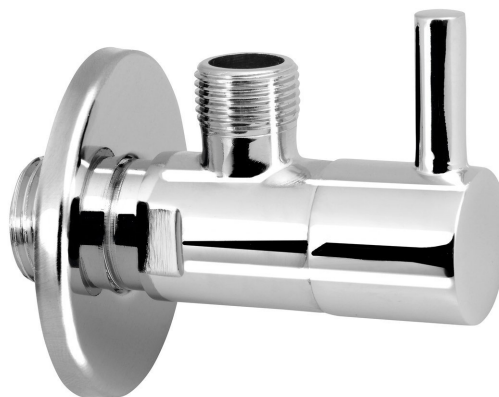

Corner cold water tap 1/2"x3/8", round, chrome

Order code: 5317

Basic information

Brand: Aqualine

Properties

Colour: Chrome

Material: Brass

Thread size: 1/2"x3/8"

Equipment: Without filter

Weight / Piece: 0.164 kg

Packaging: 1 Piece

Warranty: 2 years

Technical sheet