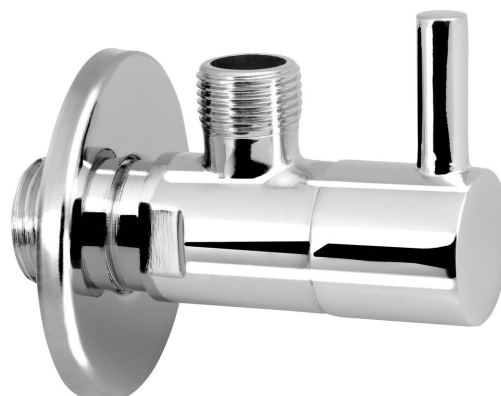

Corner cold water tap 1/2"x3/8", round, chrome

Order code: 5317

Properties

Colour: Chrome

Material: Brass

Warranty: 2 years

Technical sheet