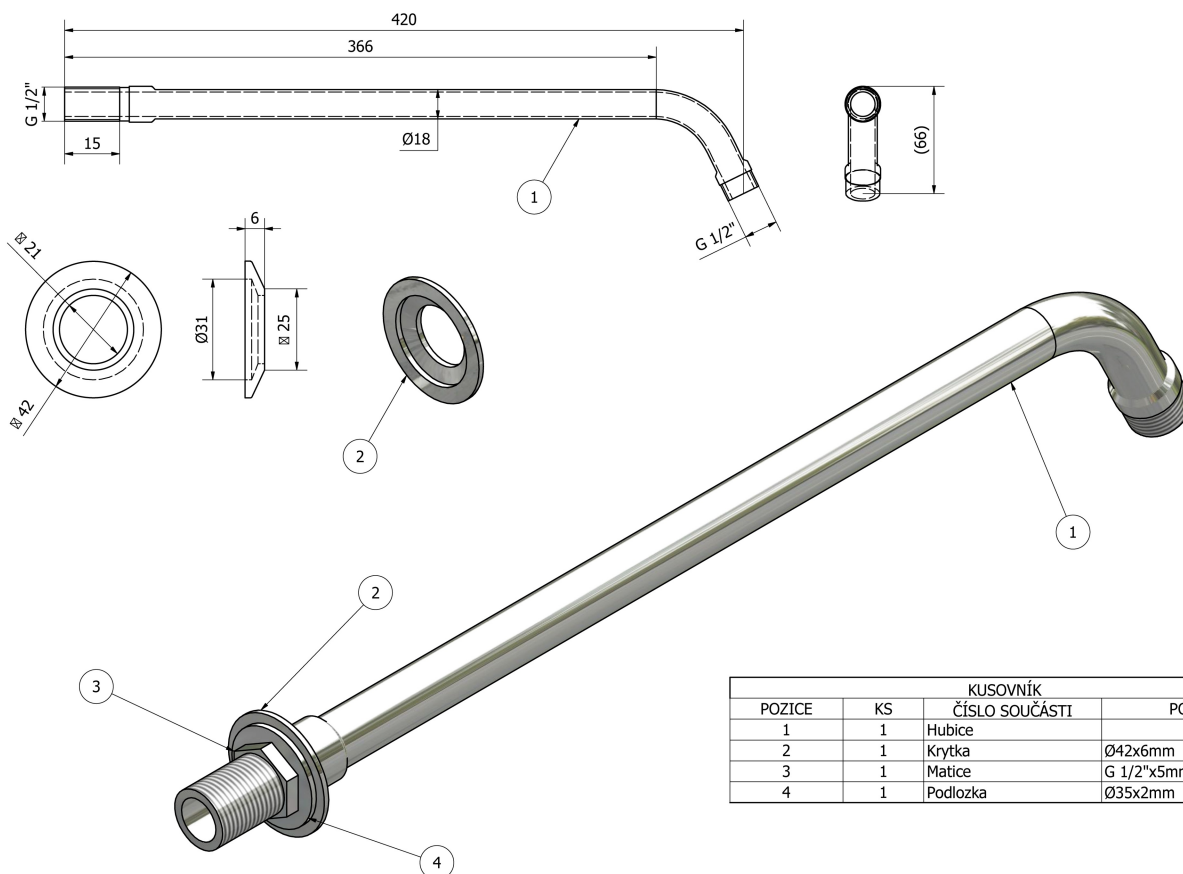

Technical sheet

KUSOVNÍK			
POZICE	KS	ČÍSLO SOUČÁSTI	POPIS
1	1	Hubice	
2	1	Krytka	Ø42x6mm
3	1	Matice	G 1/2"x5mm
4	1	Podložka	Ø35x2mm