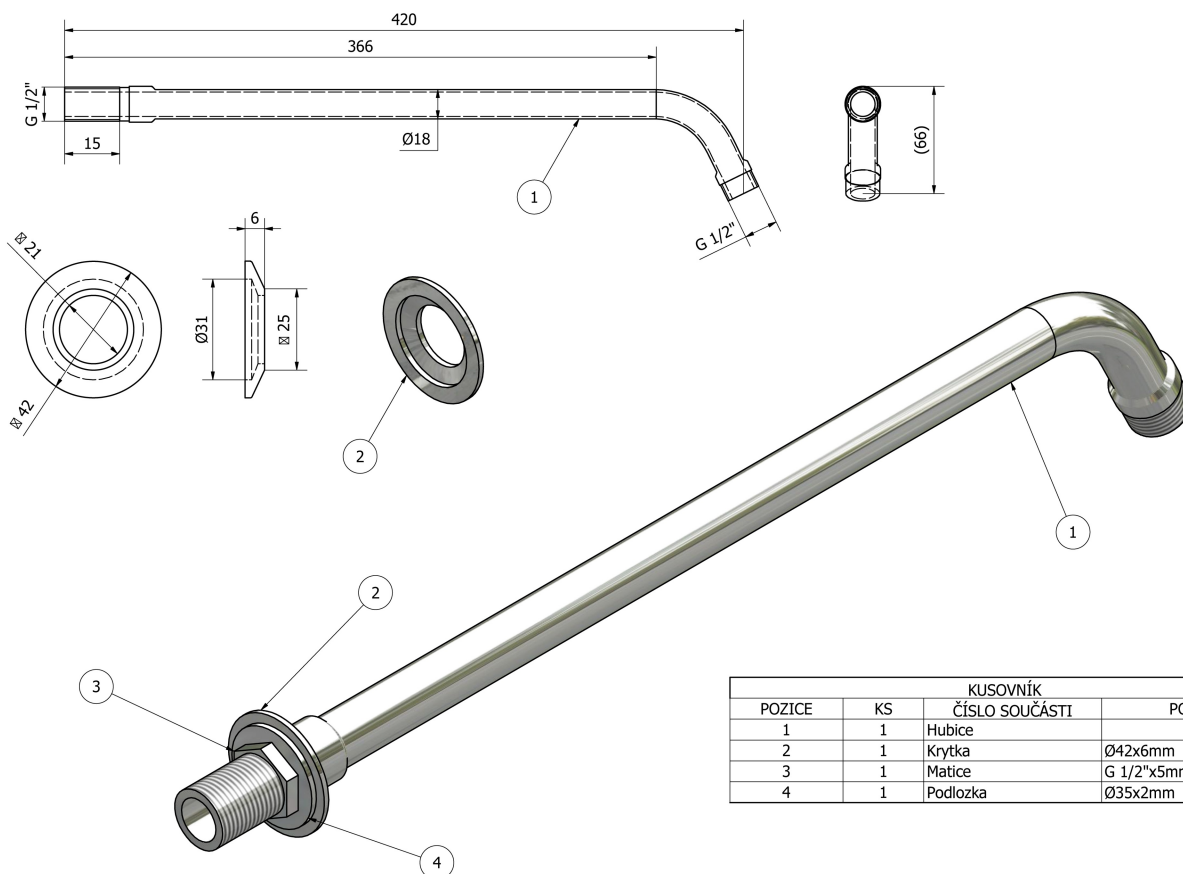

Shower spout round, 405mm, chrome

Order code: T04

Basic information

Brand: Aqualine

Size

Length: 405 mm

Depth: 405 mm

Properties

Colour: Chrome

Material: Brass

Shape: Circular

Installation: Wall-mounted

Weight / Piece: 0.31 kg

Packaging: 1 Piece

Warranty: 2 years

Technical sheet

KUSOVNÍK			
POZICE	KS	ČÍSLO SOUČÁSTI	POPIS
1	1	Hubice	
2	1	Krytka	Ø42x6mm
3	1	Matice	G 1/2"x5mm
4	1	Podložka	Ø35x2mm