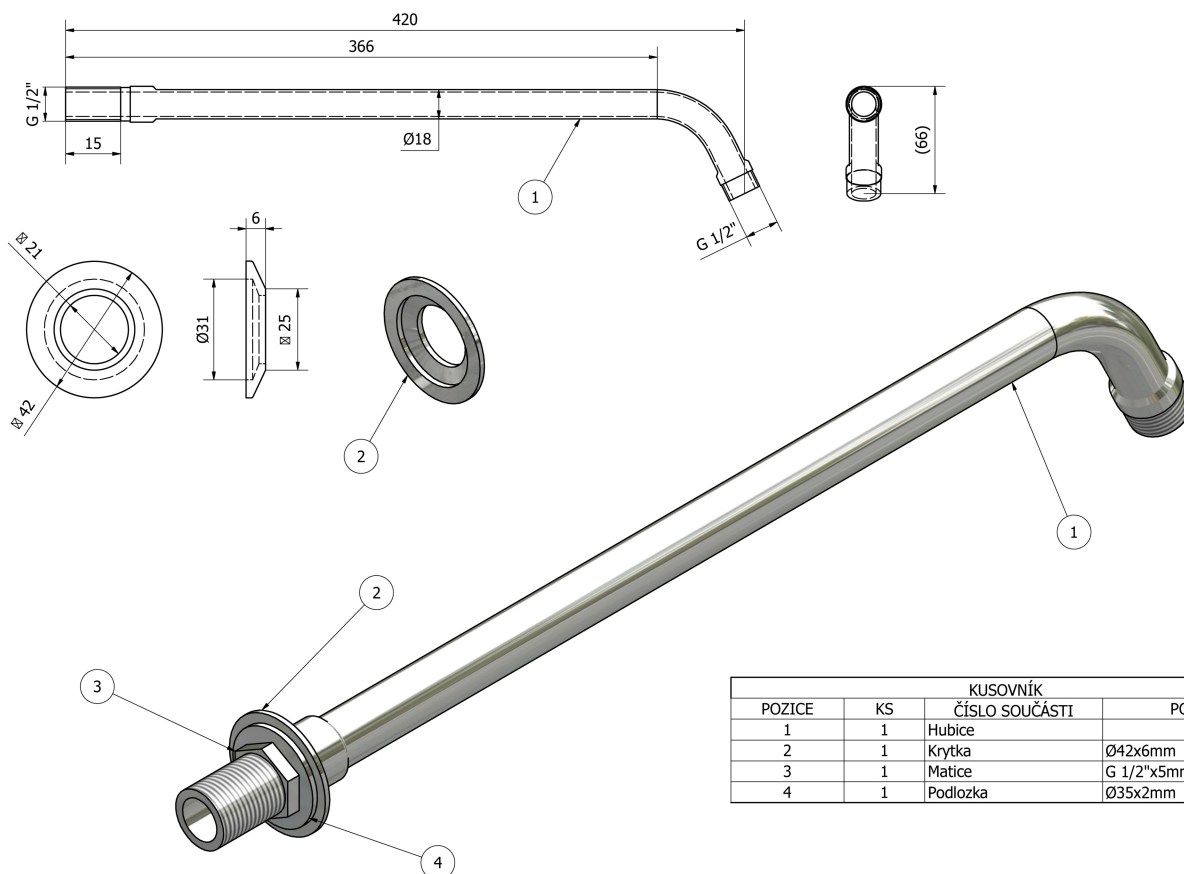

Shower spout round, 405mm, chrome

Order code: T04

Basic information

Brand: Aqualine

Size

Length: 405 mm

Depth: 405 mm

Properties

Colour: Chrome

Material: Brass

Shape: Circular

Installation: Wall-mounted

Weight / Piece: 0.31 kg

Packaging: 1 Piece

Warranty: 2 years

Technical sheet

KUSOVNÍK			
POZICE	KS	ČÍSLO SOUČÁSTI	POPIS
1	1	Hubice	
2	1	Krytka	Ø42x6mm
3	1	Matice	G 1/2"x5mm
4	1	Podložka	Ø35x2mm