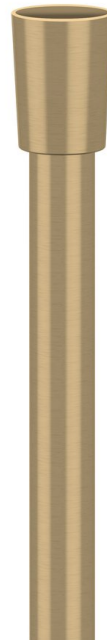

POWERFLEX plastic shower hose, 150cm, gold matt

Order code: FLE1019

Size

Length: 1500 mm

Properties

Warranty: 2 years

Colour: Gold matt

Material: Plastic