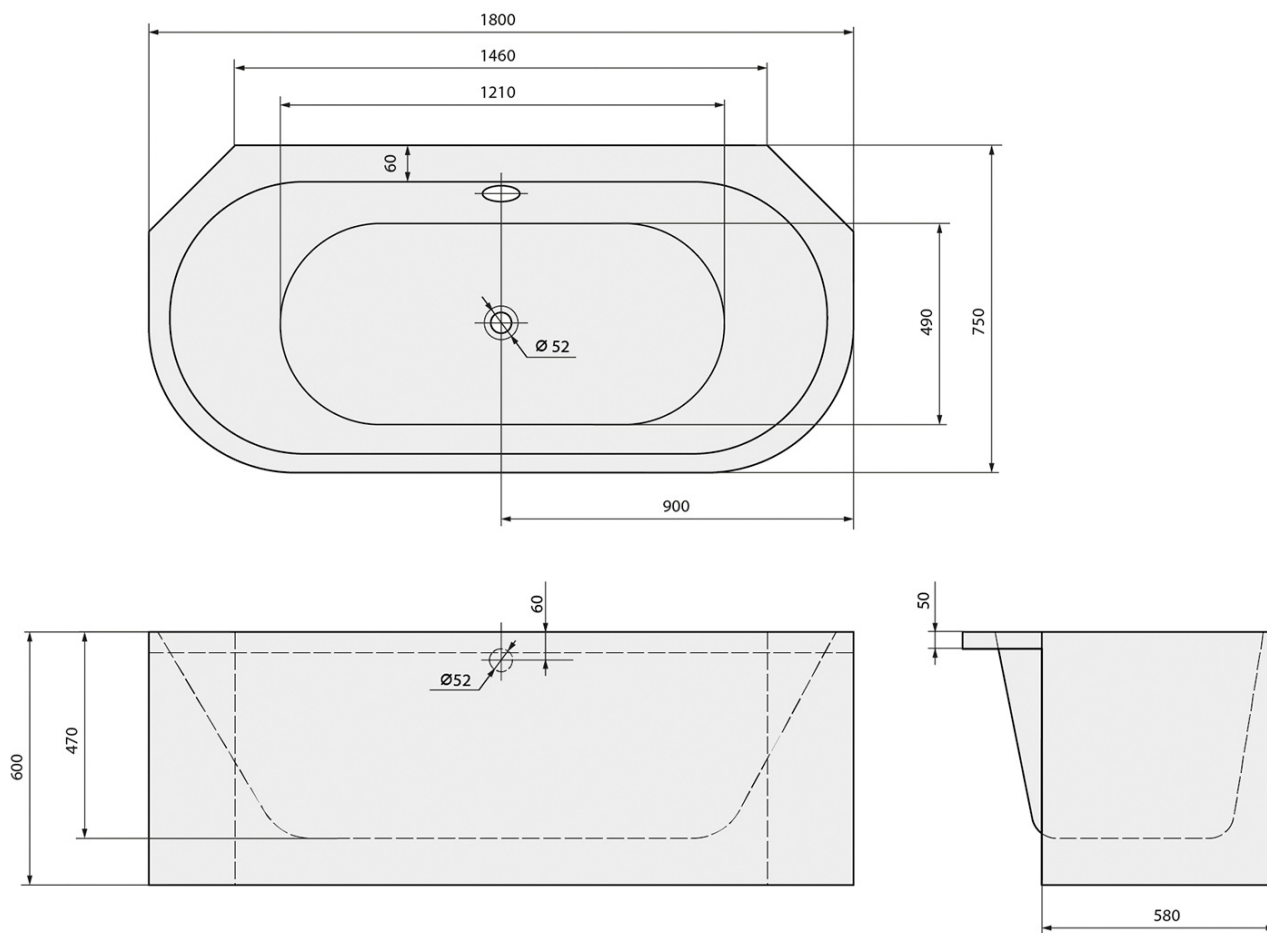

Order code: 89139MA

Basic information

Brand: Polysan
Series: MONOLITH

Size

Length: 1800 mm
Width: 750 mm
Height: 600 mm
Volume: 267 l

Properties

Colour: White
Material: Acrylate
Shape: Irregular
Installation: Independent
Waste diameter: 52 mm
Package does not contain: Trap, Pop Up Bath Waste
Weight / Piece: 44.0 kg
Packaging: 1 Piece
Warranty: 10 years

We recommend buy

- 1 Piece Pop Up Bath Waste (L) 800mm, Plug 72mm, Chrome (Order code: 71852)
- 1 Piece Bath Trap 6/4", height: 42mm, DN40 (Order code: 71712)

Technical sheet

VOLUME 267L