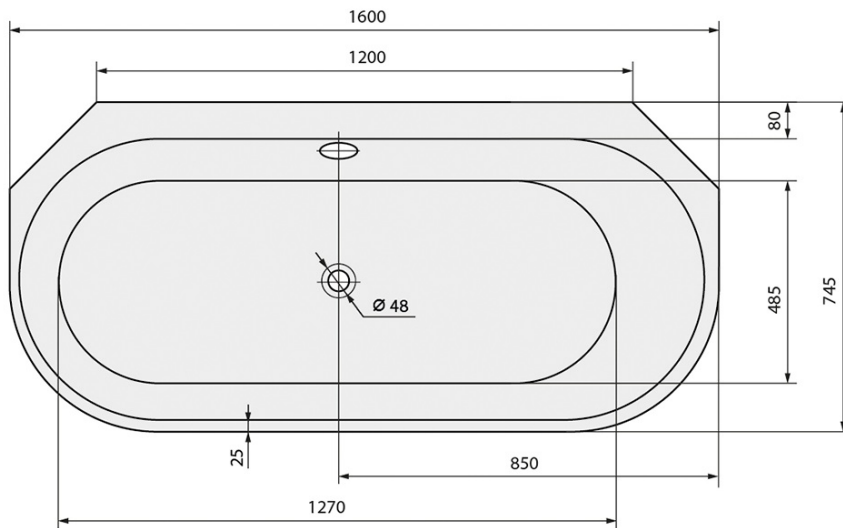

ASTRA AR MONOLITH Corner Bath 160x75x60cm, White

Order code: 34611MAR

Basic information

Brand: Polysan
Series: MONOLITH

Size

Length: 1600 mm
Width: 745 mm
Height: 600 mm
Volume: 255 l

Properties

Colour: White
Material: Acrylate
Shape: Irregular
Installation: Independent
Waste diameter: 52 mm
Package does not contain: Trap, Pop Up Bath Waste
Weight / Piece: 37.0 kg
Packaging: 1 Piece
Warranty: 10 years

We recommend buy

1 Piece Pop Up Bath Waste (L) 800mm, Plug 72mm, Chrome (Order code: 71852)
1 Piece Bath Trap 6/4", height: 42mm, DN40 (Order code: 71712)

Technical sheet

VOLUME 255L