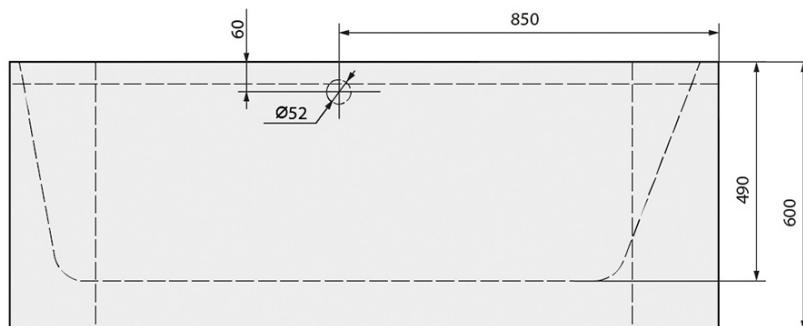

ASTRA AR MONOLITH Corner Bath 160x75x60cm, White

Order code: 34611MAR

Basic information

Brand: Polysan
Series: MONOLITH

Size

Length: 1600 mm
Width: 745 mm
Height: 600 mm
Volume: 255 l

Properties

Colour: White
Material: Acrylate
Shape: Irregular
Installation: Independent
Waste diameter: 52 mm
Package does not contain: Trap, Pop Up Bath Waste
Weight / Piece: 37.0 kg
Packaging: 1 Piece
Warranty: 10 years

We recommend buy

1 Piece Pop Up Bath Waste (L) 800mm, Plug 72mm, Chrome (Order code: 71852)
1 Piece Bath Trap 6/4", height: 42mm, DN40 (Order code: 71712)

Technical sheet

VOLUME 255L