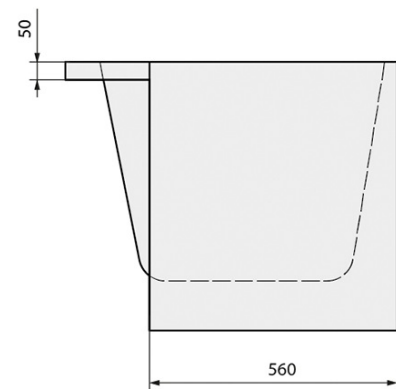

ASTRA AR MONOLITH Corner Bath 160x75x60cm, White

Order code: 34611MAR

Basic information

Brand: Polysan
Series: MONOLITH

Size

Length: 1600 mm
Width: 745 mm
Height: 600 mm
Volume: 255 l

Properties

Colour: White
Material: Acrylate
Shape: Irregular
Installation: Independent
Waste diameter: 52 mm
Package does not contain: Trap, Pop Up Bath Waste
Weight / Piece: 37.0 kg
Packaging: 1 Piece
Warranty: 10 years

We recommend buy

1 Piece Pop Up Bath Waste (L) 800mm, Plug 72mm, Chrome (Order code: 71852)
1 Piece Bath Trap 6/4", height: 42mm, DN40 (Order code: 71712)

Technical sheet

VOLUME 255L